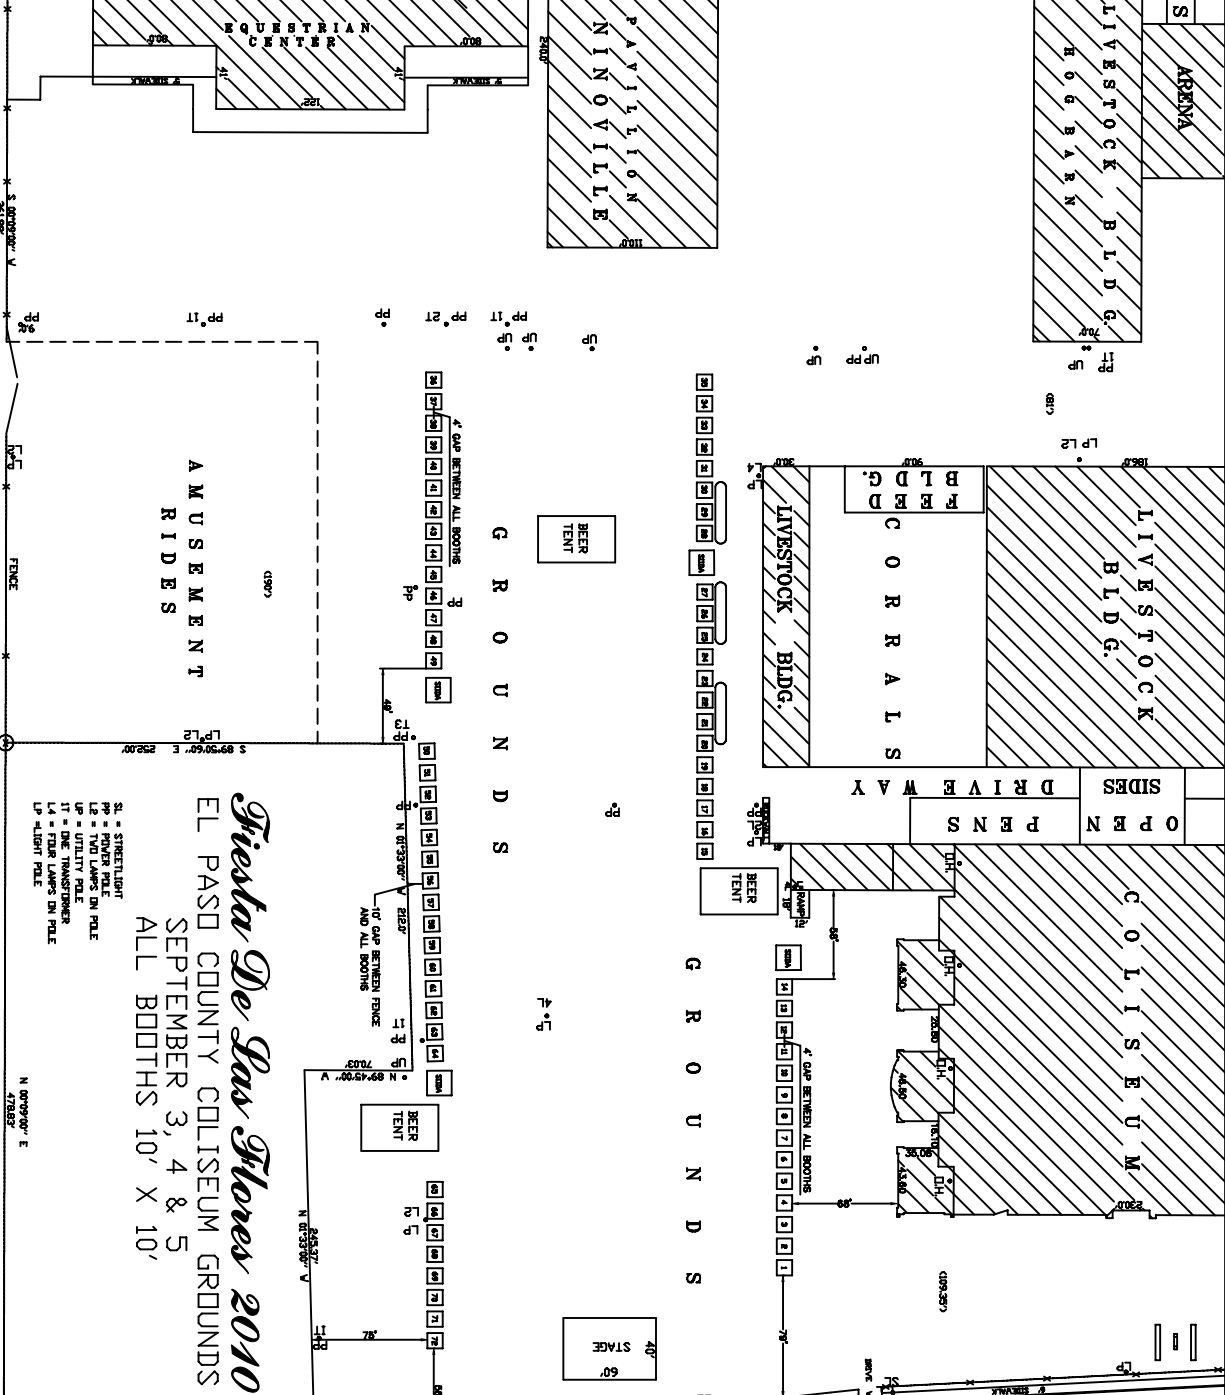

ROOM NO.	DESCRIPTION
1	V
2	E
3	N
4	D
5	O
6	R
7	S
8	S
9	S
10	S
11	S
12	S
13	S
14	S
15	S
16	S
17	S
18	S
19	S
20	S
21	S
22	S
23	S
24	S
25	S
26	S
27	S
28	S
29	S
30	S
31	S
32	S
33	S
34	S
35	S
36	S
37	S
38	S
39	S
40	S
41	S
42	S
43	S
44	S
45	S
46	S
47	S
48	S
49	S
50	S
51	S
52	S
53	S
54	S
55	S
56	S
57	S
58	S
59	S
60	S
61	S
62	S
63	S
64	S
65	S
66	S
67	S
68	S
69	S
70	S
71	S
72	S
73	S
74	S
75	S
76	S
77	S
78	S
79	S
80	S
81	S
82	S
83	S
84	S
85	S
86	S
87	S
88	S
89	S
90	S
91	S
92	S
93	S
94	S
95	S
96	S
97	S
98	S
99	S
100	S

Fiesta De Las Flores 2010
EL PASO COUNTY COLISEUM GROUNDS
SEPTEMBER 3, 4 & 5
ALL BOOTHS 10' X 10'

PAISANO DRIVE

LEGEND:
 SL = STREETLIGHT
 PP = POWER POLE ON PILE
 LP = LIGHT POLE ON PILE
 UP = UTILITY POLE
 TT = ONE TRANSFORMER
 L4 = FLOOR LAMPS ON PILE
 LP = LIGHT PILE

SCALE: 1" = 40'

NORTH

SHELTER STREET